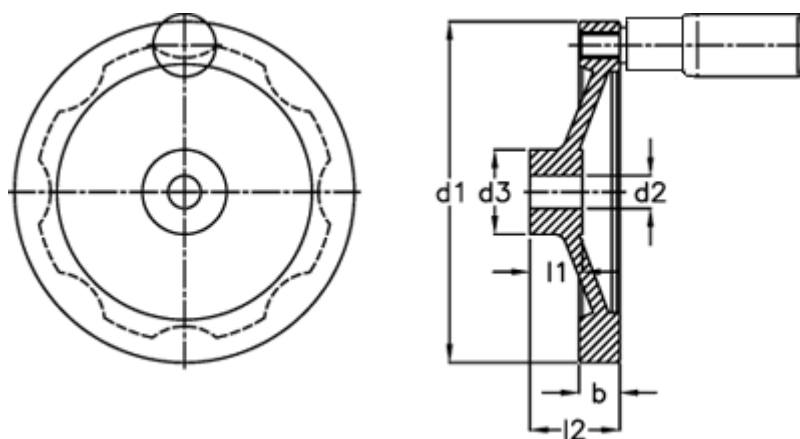

# Data Sheet

Article number: 20377280

Description: E+G Handwheel  
GN 323-100-B10-R

## Measures

b = 14.0

d1 = 100

d2 H7 = 10

d3 = 28

Handle = 18

l1 = 17

l2 = 30